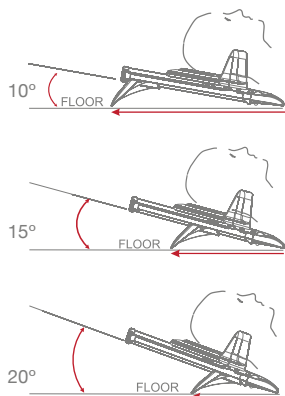

Cervical Traction

Our innovative design makes it possible for patients to go home with the same quality traction they receive during physical therapy.

Fully Adjustable Angle of Incline without the need to order extra parts

Hand Pump
our patented hand pump makes it easy to increase or decrease traction force

Quick Release Button
push to release the traction force

Memory Pillow
conforms comfortably to the head

Independently Adjustable Neck Wedges
provide a custom fit