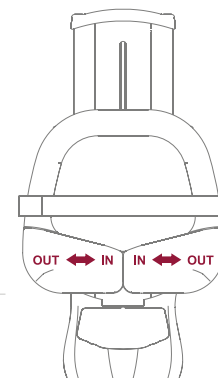

# Cervical Traction

Our innovative design makes it possible for patients to go home with the same quality traction they receive during physical therapy.

**Fully Adjustable Angle of Incline** without the need to order extra parts

**Hand Pump**  
our patented hand pump makes it easy to increase or decrease traction force

**Quick Release Button**  
push to release the traction force

**Memory Pillow**  
conforms comfortably to the head

## SPECIFICATIONS:

**Maximum force:** 50 lbs.

**Angles of incline:** 10, 15 and 20 degrees (with no additional parts or attachments)

**Hand pump:** Displays force in both pounds and kilograms

**Neck wedges:** Independently adjustable